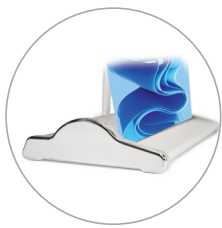

# THE VENTURE

- Stylish, contoured base
- Adjustable height (allows for use as tabletop display)
- Finish: **Silver** or **Black**
- Graphic is held with top clamp rail and bottom adhesive leader film
- Features adjustable-height pole
- Padded carrying case included

15" tabletop model

Code	Description	Viewable Area
<b>THE VENTURE</b>		
DRVS15	Silver	15" W x 19.75" – 36" H
DRVS24	Silver	23.5" W x 67" – 84" H
DRVS34	Silver	33.5" W x 33" – 84" H
DRVB34	Black	33.5" W x 33" – 84" H
DRVS36	Silver	36" W x 33" – 84" H
DRVS48	Silver	47.25" W x 33" – 84" H
DRVS60	Silver	59" W x 33" – 84" H