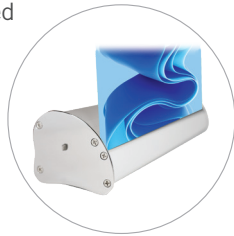

# THE RELIANT

- Heavy gauge aluminum construction
- Polished chrome end plates and feet
- Finish: **Silver** or **Black**
- Graphic is held with top clamp rail and bottom adhesive leader film
- Features fixed-height 2-part pole (12" model only)
- Features adjustable-height pole (15" model only)
- Features fixed-height 4-part pole (24" model only)
- Features fixed-height 3-part pole (34", 39", 48" and 60" models)
- Padded carrying case included

Code	Description
<b>ACCESSORIES</b>	
DRAMCS	Magnetic Top Clamp Connector
DRULSL	Universal (UL Listed) LED Light Kit

\*12" & 15" tabletop models do not have support feet. 24" model has 1 support foot other sizes feature 2 support feet. The 48" and 60" Reliant models feature 2 fixed-height poles for added stability.