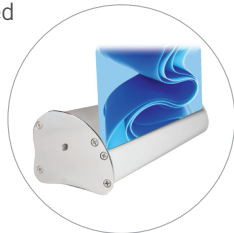

THE RELIANT

- Heavy gauge aluminum construction
- Polished chrome end plates and feet
- Finish: **Silver** or **Black**
- Graphic is held with top clamp rail and bottom adhesive leader film
- Features fixed-height 2-part pole (12" model only)
- Features adjustable-height pole (15" model only)
- Features fixed-height 4-part pole (24" model only)
- Features fixed-height 3-part pole (34", 39", 48" and 60" models)
- Padded carrying case included

indoor

connectable

custom printed

12" & 15" tabletop model*