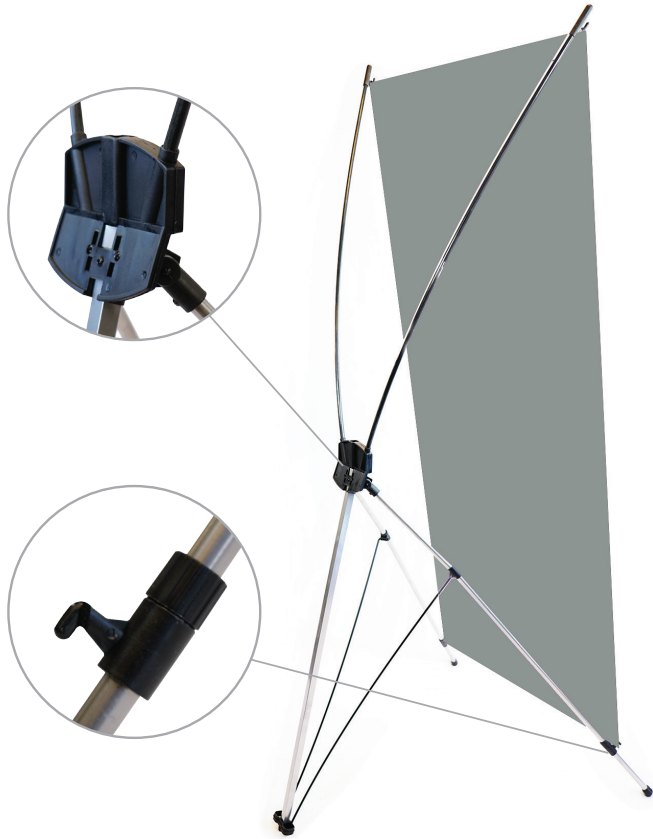

PREMIUM X-TENSION

- Refined aluminum body with fiberglass upright rods
- Quick and easy setup
- Finish: **Silver**
- Carrying case included

Code	Description	Viewable Area
DXS32	PREMIUM X-TENSION Silver	31.5" W x 75" H