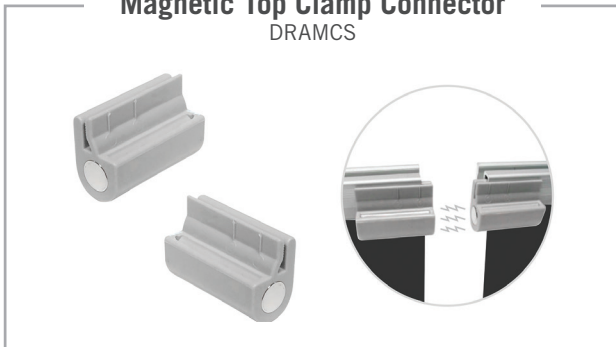

THE MAJESTIC

- Interchangeable graphic drum
- Adjustable height
(allows for use as tabletop display)
- Finish: **Silver**
- Graphic is held with top clamp rail and bottom clamp drum
- Features adjustable-height pole
- Padded carrying case included

Code	Description	Viewable Area
THE MAJESTIC		
DRMS34	Silver	33.5" W x 33" – 84" H
DRMS39	Silver	39.3" W x 33" – 84" H
DRMS48	Silver	47.25" W x 33" – 84" H
DRMS60	Silver	59" W x 33" – 84" H

Code	Description
ACCESSORIES	
DRAMCS	Magnetic Top Clamp Connector
DRULSL	Universal (UL Listed) LED Light Kit
DRMD34	Interchangeable Graphic Drum (for DRMS34)
DRMD39	Interchangeable Graphic Drum (for DRMS39)
DRMD48	Interchangeable Graphic Drum (for DRMS48)
DRMD60	Interchangeable Graphic Drum (for DRMS60)

(Optional)

Magnetic Top Clamp Connector DRAMCS

(Optional)

Universal (UL Listed) LED Light Kit DRULSL