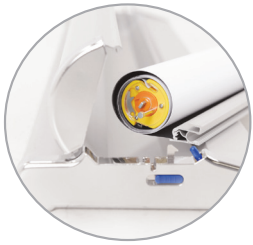

THE MAJESTIC

- Interchangeable graphic drum
- Adjustable height
(allows for use as tabletop display)
- Finish: **Silver**
- Graphic is held with top clamp rail and bottom clamp drum
- Features adjustable-height pole
- Padded carrying case included

Code	Description	Viewable Area
THE MAJESTIC		
DRMS34	Silver	33.5" W x 33" – 84" H
DRMS39	Silver	39.3" W x 33" – 84" H
DRMS48	Silver	47.25" W x 33" – 84" H
DRMS60	Silver	59" W x 33" – 84" H

Code	Description
ACCESSORIES	
DRAMCS	Magnetic Top Clamp Connector
DRULSL	Universal (UL Listed) LED Light Kit
DRMD34	Interchangeable Graphic Drum (for DRMS34)
DRMD39	Interchangeable Graphic Drum (for DRMS39)
DRMD48	Interchangeable Graphic Drum (for DRMS48)
DRMD60	Interchangeable Graphic Drum (for DRMS60)

(Optional)

Magnetic Top Clamp Connector DRAMCS

(Optional)

Universal (UL Listed) LED Light Kit DRULSL