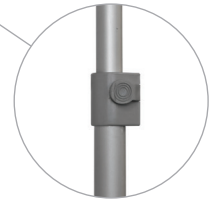

THE GUARDIAN

- Simple modern base
- Polished chrome end plates
- Finish: **Silver**
- Graphic is held with top clamp rail and bottom adhesive leader film
- Features adjustable-height pole
- Padded carrying case included

Code	Description	Viewable Area
THE GUARDIAN		
DRGS34	Silver	33.5" W x 61" – 84" H

Code	Description
ACCESSORIES	
DRAMCS	Magnetic Top Clamp Connector
DRULSL	Universal (UL Listed) LED Light Kit