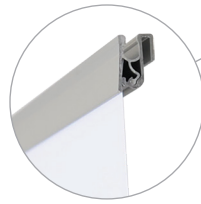

THE GUARDIAN

- Simple modern base
- Polished chrome end plates
- Finish: **Silver**
- Graphic is held with top clamp rail and bottom adhesive leader film
- Features adjustable-height pole
- Padded carrying case included

Code	Description	Viewable Area
THE GUARDIAN		
DRGS34	Silver	33.5" W x 61" – 84" H

Code	Description
ACCESSORIES	
DRAMCS	Magnetic Top Clamp Connector
DRULSL	Universal (UL Listed) LED Light Kit