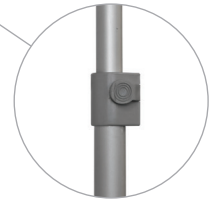

# THE GUARDIAN

- Simple modern base
- Polished chrome end plates
- Finish: **Silver**
- Graphic is held with top clamp rail and bottom adhesive leader film
- Features adjustable-height pole
- Padded carrying case included

Code	Description	Viewable Area
<b>THE GUARDIAN</b>		
DRGS34	Silver	33.5" W x 61" – 84" H

Code	Description
<b>ACCESSORIES</b>	
DRAMCS	Magnetic Top Clamp Connector
DRULSL	Universal (UL Listed) LED Light Kit

## Magnetic Top Clamp Connector DRAMCS

(Optional)