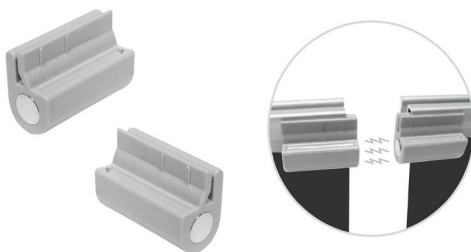

# THE GUARDIAN

- Simple modern base
- Polished chrome end plates
- Finish: **Silver**
- Graphic is held with top clamp rail and bottom adhesive leader film
- Features adjustable-height pole
- Padded carrying case included

Code	Description	Viewable Area
<b>THE GUARDIAN</b>		
DRGS34	Silver	33.5" W x 61" – 84" H

Code	Description
<b>ACCESSORIES</b>	
DRAMCS	Magnetic Top Clamp Connector
DRULSL	Universal (UL Listed) LED Light Kit

## Magnetic Top Clamp Connector DRAMCS

(Optional)