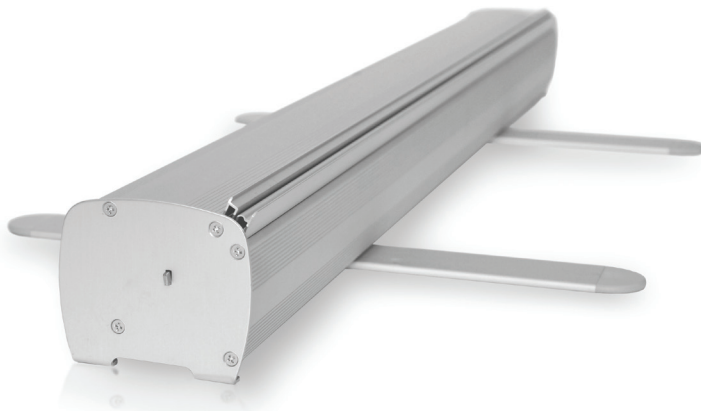

THE CLASSIC

- Finish: **Silver**
- Graphic is held with top clamp rail and bottom adhesive leader film
- Features fixed-height 3-part pole
- Padded carrying case included

Code	Description	Viewable Area
THE CLASSIC		
DRCS34	Silver	33.5" W x 78.75" H

Code	Description
ACCESSORIES	
DRCMCS	Magnetic Top Clamp Connector
DRULSL	Universal (UL Listed) LED Light Kit

(Optional)
Magnetic Top Clamp Connector
DRCMCS

Build a display wall using multiple stands and magnetic connectors