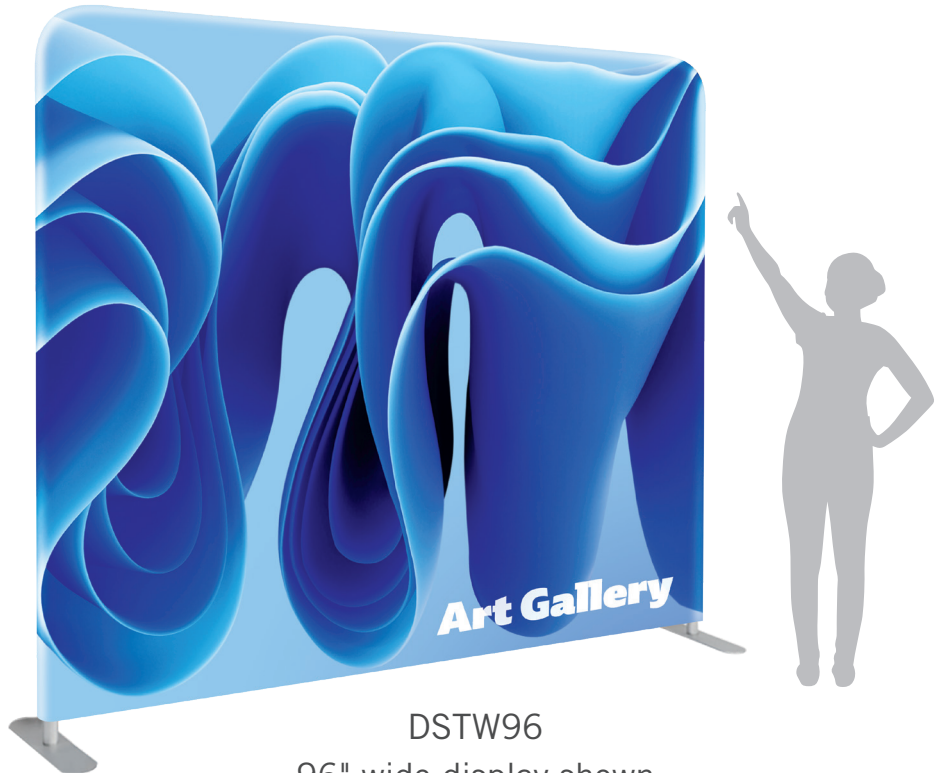

TENSION FABRIC DISPLAYS

- Simple pull-over "pillowcase" graphic installation
- Full-color dye-sublimation printing
- 240g soft knit polyester fabric
- Single or Double-sided graphics available
- Robust 1 1/4" diameter tube structure
- Varying sizes/options available
- Carrying case included

indoor

custom printed

DSTW96

96" wide display shown

| Code | Description | Viewable Area |
|--------------------------------|-------------|----------------|
| TENSION FABRIC DISPLAYS | | |
| DSTW96 | Silver | 96" W x 90" H |
| DSTW115 | Silver | 115" W x 90" H |