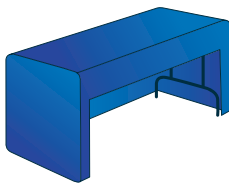

CUSTOM PRINTED TABLE COVERS

- Full-color dye-sublimation printing
- 250g soft knit polyester fabric (Drape, Fitted & Runners)
- 300D Wrinkle resistant and flame retardant polyester fabric (Drape, Fitted & Runners)
- 180g elastic polyester fabric (Stretch)
- Machine washable

DRAPE

3-Sided Drape (Back View)

3-Sided Drape (Front View)

4-Sided Drape (Back View)

4-Sided Drape (Front View)

Code	Description	Table Dimensions
DRAPE		
TCVD43	4' Table 3-Sided - Drape	48" W × 30" D × 30" H
TCVD44	4' Table 4-Sided - Drape	48" W × 30" D × 30" H
TCVD63	6' Table 3-Sided - Drape	72" W × 30" D × 30" H
TCVD64	6' Table 4-Sided - Drape	72" W × 30" D × 30" H
TCVD83	8' Table 3-Sided - Drape	96" W × 30" D × 30" H
TCVD84	8' Table 4-Sided - Drape	96" W × 30" D × 30" H

Code	Description	Table Dimensions
CONVERTIBLE DRAPE		
<i>Converts quickly and easily to fit both 6' & 8' tables. Hook and loop tabs make conversion simple.</i>		
TCVDC684	6' - 8' Convertible 4-Sided Drape	72" - 96" W × 30" D × 30" H

FITTED

3-Sided Fitted (Back View)

3-Sided Fitted (Front View)

4-Sided Fitted (Back View)

4-Sided Fitted (Front View)

Code	Description	Table Dimensions
FITTED		
TCVF43	4' Table 3-Sided - Fitted	48" W × 30" D × 30" H
TCVF44	4' Table 4-Sided - Fitted	48" W × 30" D × 30" H
TCVF63	6' Table 3-Sided - Fitted	72" W × 30" D × 30" H
TCVF64	6' Table 4-Sided - Fitted	72" W × 30" D × 30" H
TCVF83	8' Table 3-Sided - Fitted	96" W × 30" D × 30" H
TCVF84	8' Table 4-Sided - Fitted	96" W × 30" D × 30" H