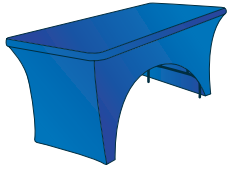

DRAPE

3-Sided Drape (Back View)

3-Sided Drape (Front View)

4-Sided Drape (Back View)

4-Sided Drape (Front View)

Code	Description	Table Dimensions
DRAPE		
TCVD43	4' Table 3-Sided - Drape	48" W × 30" D × 30" H
TCVD44	4' Table 4-Sided - Drape	48" W × 30" D × 30" H
TCVD63	6' Table 3-Sided - Drape	72" W × 30" D × 30" H
TCVD64	6' Table 4-Sided - Drape	72" W × 30" D × 30" H
TCVD83	8' Table 3-Sided - Drape	96" W × 30" D × 30" H
TCVD84	8' Table 4-Sided - Drape	96" W × 30" D × 30" H

Code	Description	Table Dimensions
CONVERTIBLE DRAPE		
<i>Converts quickly and easily to fit both 6' & 8' tables. Hook and loop tabs make conversion simple.</i>		
TCVDC684	6' - 8' Convertible 4-Sided Drape	72" - 96" W × 30" D × 30" H

FITTED

3-Sided Fitted (Back View)

3-Sided Fitted (Front View)

4-Sided Fitted (Back View)

4-Sided Fitted (Front View)

Code	Description	Table Dimensions
FITTED		
TCVF43	4' Table 3-Sided - Fitted	48" W × 30" D × 30" H
TCVF44	4' Table 4-Sided - Fitted	48" W × 30" D × 30" H
TCVF63	6' Table 3-Sided - Fitted	72" W × 30" D × 30" H
TCVF64	6' Table 4-Sided - Fitted	72" W × 30" D × 30" H
TCVF83	8' Table 3-Sided - Fitted	96" W × 30" D × 30" H
TCVF84	8' Table 4-Sided - Fitted	96" W × 30" D × 30" H

STRETCH

3-Sided Stretch (Back View)

3-Sided Stretch (Front View)

4-Sided Stretch (Back View)

4-Sided Stretch (Front View)

Code	Description	Table Dimensions
STRETCH		
TCVS43	4' Table 3-Sided - Stretch	48" W × 30" D × 30" H
TCVS44	4' Table 4-Sided - Stretch	48" W × 30" D × 30" H
TCVS63	6' Table 3-Sided - Stretch	72" W × 30" D × 30" H
TCVS64	6' Table 4-Sided - Stretch	72" W × 30" D × 30" H
TCVS83	8' Table 3-Sided - Stretch	96" W × 30" D × 30" H
TCVS84	8' Table 4-Sided - Stretch	96" W × 30" D × 30" H