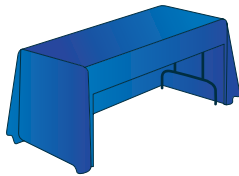

CUSTOM PRINTED TABLE COVERS

- Full-color dye-sublimation printing
- 250g soft knit polyester fabric (Drape, Fitted & Runners)
- 300D Wrinkle resistant and flame retardant polyester fabric (Drape, Fitted & Runners)
- 180g elastic polyester fabric (Stretch)
- Machine washable

DRAPE

3-Sided Drape (Back View)

3-Sided Drape (Front View)

4-Sided Drape (Back View)

4-Sided Drape (Front View)

Code	Description	Table Dimensions
DRAPE		
TCVD43	4' Table 3-Sided - Drape	48" W × 30" D × 30" H
TCVD44	4' Table 4-Sided - Drape	48" W × 30" D × 30" H
TCVD63	6' Table 3-Sided - Drape	72" W × 30" D × 30" H
TCVD64	6' Table 4-Sided - Drape	72" W × 30" D × 30" H
TCVD83	8' Table 3-Sided - Drape	96" W × 30" D × 30" H
TCVD84	8' Table 4-Sided - Drape	96" W × 30" D × 30" H

Code	Description	Table Dimensions
CONVERTIBLE DRAPE		
<i>Converts quickly and easily to fit both 6' & 8' tables. Hook and loop tabs make conversion simple.</i>		
TCVDC684	6' - 8' Convertible 4-Sided Drape	72" - 96" W × 30" D × 30" H

FITTED

3-Sided Fitted (Back View)

3-Sided Fitted (Front View)

4-Sided Fitted (Back View)

4-Sided Fitted (Front View)

Code	Description	Table Dimensions
FITTED		
TCVF43	4' Table 3-Sided - Fitted	48" W × 30" D × 30" H
TCVF44	4' Table 4-Sided - Fitted	48" W × 30" D × 30" H
TCVF63	6' Table 3-Sided - Fitted	72" W × 30" D × 30" H
TCVF64	6' Table 4-Sided - Fitted	72" W × 30" D × 30" H
TCVF83	8' Table 3-Sided - Fitted	96" W × 30" D × 30" H
TCVF84	8' Table 4-Sided - Fitted	96" W × 30" D × 30" H