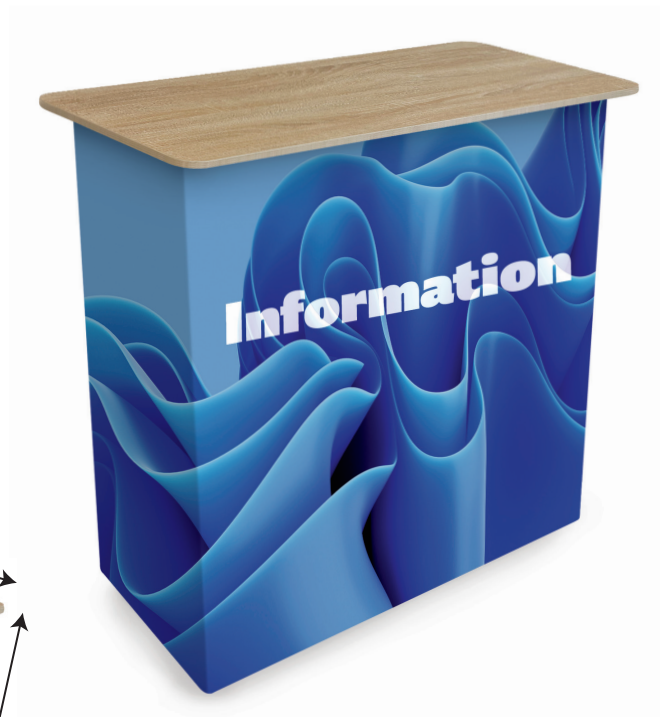

POP-UP COUNTER

- Full-color dye-sublimation printing
- 280g blockout soft knit polyester fabric
- Lightweight, easy to transport
- Strong aluminum square-frame design
- Pre-attached hook and loop
- Wood-grain textured laminate counter & shelves
- Leveling Feet
- Carrying case included

Code	Description	Viewable Area
DPCFS39	POP-UP COUNTER	67" W x 38" H