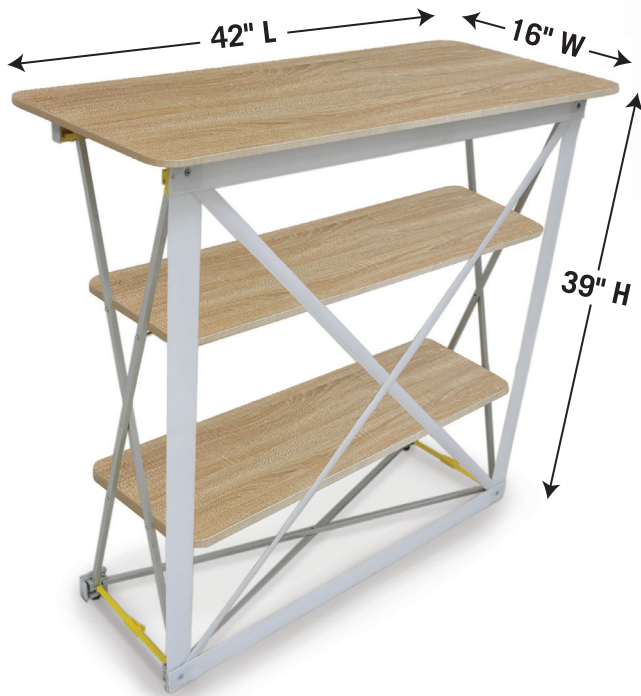

POP-UP COUNTER

- Full-color dye-sublimation printing
- 280g blockout soft knit polyester fabric
- Lightweight, easy to transport
- Strong aluminum square-frame design
- Pre-attached hook and loop
- Wood-grain textured laminate counter & shelves
- Leveling Feet
- Carrying case included

Code	Description	Viewable Area
DPCFS39	POP-UP COUNTER	67" W x 38" H