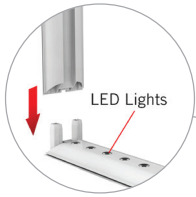

# SILICONE EDGED GRAPHICS (SEG) BACKLIT FREE STANDING DISPLAYS

- Full-color dye-sublimation printing
- Illuminated unit with built in LED lights
- 270g backlit polyester fabric
- Quick setup
- No tools required for setup
- Vertical or horizontal application
- Carrying case included

stabilizer foot (use is optional)

**DSEGL36**  
36" W x 96" H

**DSEGL96**  
96" W x 96" H

**DSEGL120**  
118" W x 96" H

Code	Description	Viewable Area
<b>SEG-L WALL DISPLAYS</b>		
DSEGL36	Straight	36" W x 96" H
DSEGL96	Straight	96" W x 96" H
DSEGL120	Straight	118" W x 96" H